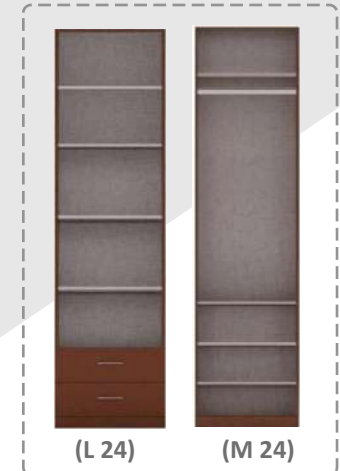

600mm: 2 Types (LH/RH)