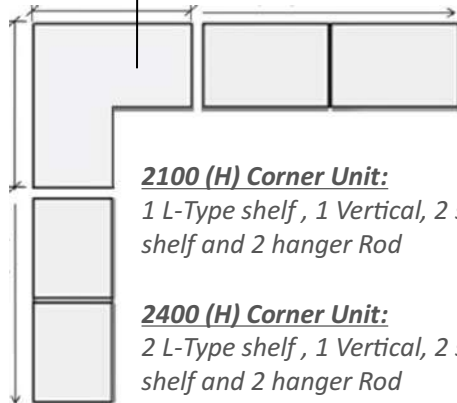

Poly World Furniture

INFINITY WARDROBE: L- Shape corner with Two door

DIMENSION: 1010 (D) X 1010 (W) X 2100/2400(H)

2100 (H) Corner Unit:

1 L-Type shelf, 1 Vertical, 2 small shelf and 2 hanger Rod

2400 (H) Corner Unit:

2 L-Type shelf, 1 Vertical, 2 small shelf and 2 hanger Rod