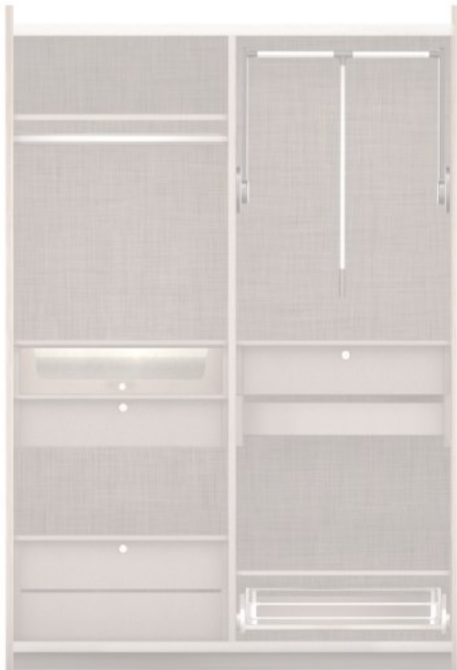

Poly World Furniture

INFINITY SLIDING WARDROBE - *Internal Views*

2DSL18

Two Door Sliding Wardrobe

Dimension: 1800(W) X 590(D) X 2400(H)