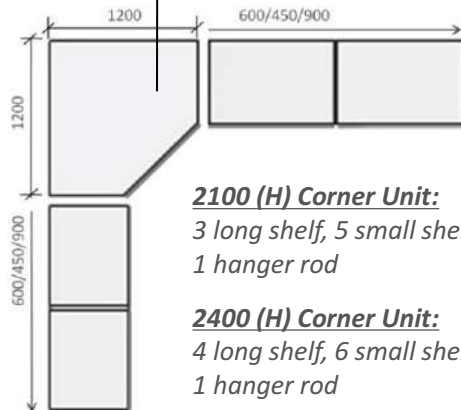

Poly World Furniture

INFINITY WARDROBE : Pentagonal Corner with Two door

2100 (H) Corner Unit:

3 long shelf, 5 small shelf and
1 hanger rod

2400 (H) Corner Unit:

4 long shelf, 6 small shelf and
1 hanger rod

2PCR21