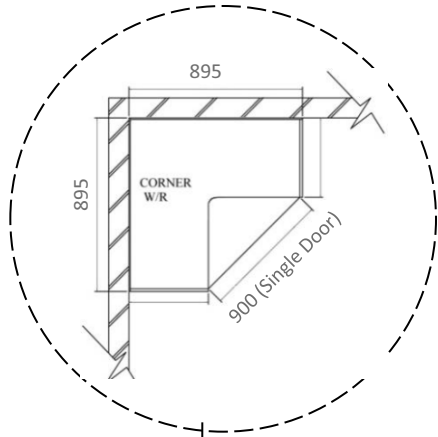

Poly World Furniture

INFINITY WARDROBE: Pentagonal Corner with Single door

DIMENSION: 895 (D) X 895 (W) X 2100/2400(H)

2100 (H) Corner Unit:

3 L-Type shelf and 1 T-Type corner hanger Rod

2400 (H) Corner Unit:

4 L-Type shelf and 1 T-Type corner hanger Rod