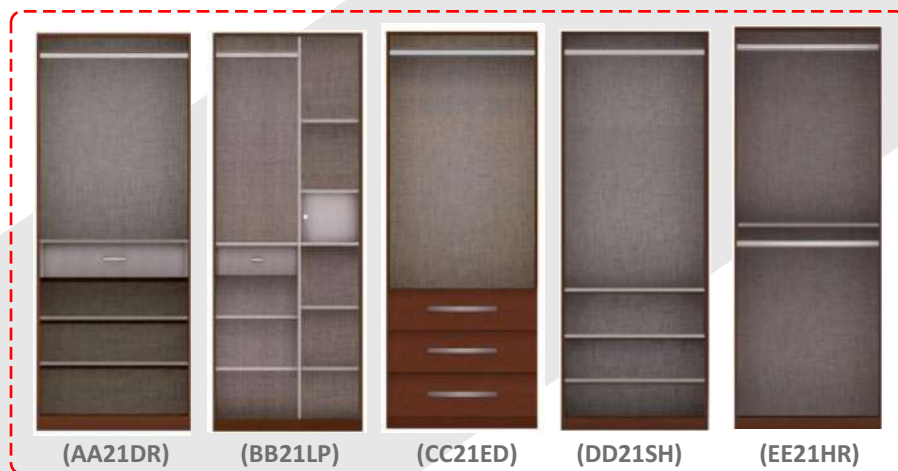

800mm: 5 Types