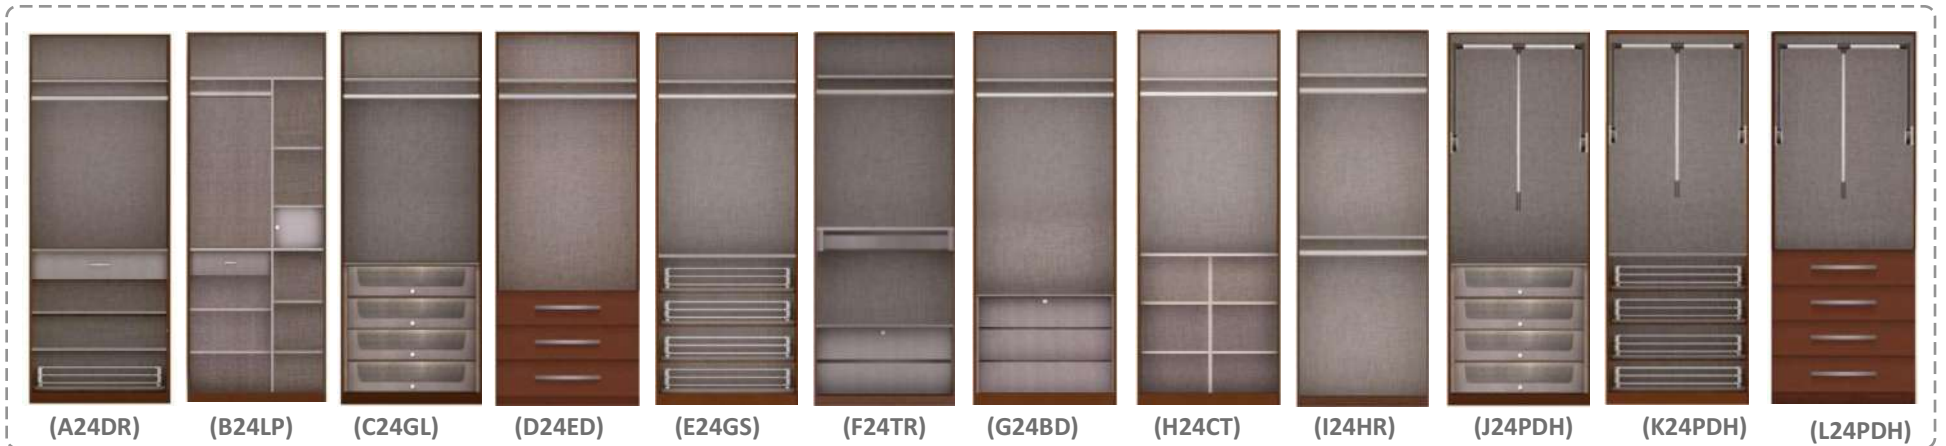

900mm : 12 Types