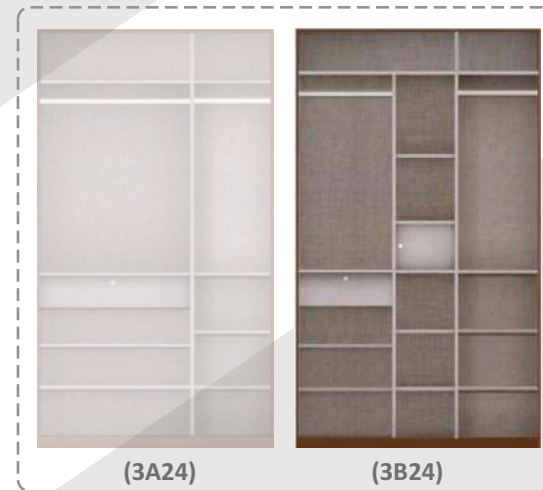

1350mm: 2 Types (LH/RH)