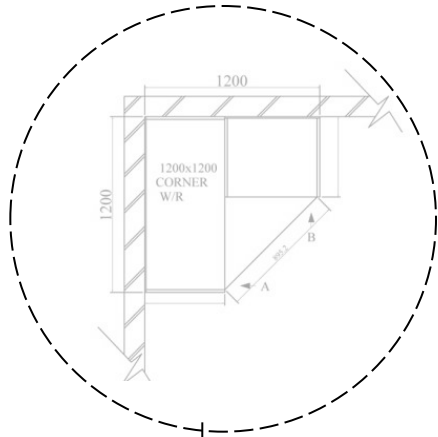

Poly World Furniture

INFINITY WARDROBE : Pentagonal Corner with Two door

2100 (H) Corner Unit:

3 long shelf, 5 small shelf and
1 hanger rod

2400 (H) Corner Unit:

4 long shelf, 6 small shelf and
1 hanger rod

2PCR21