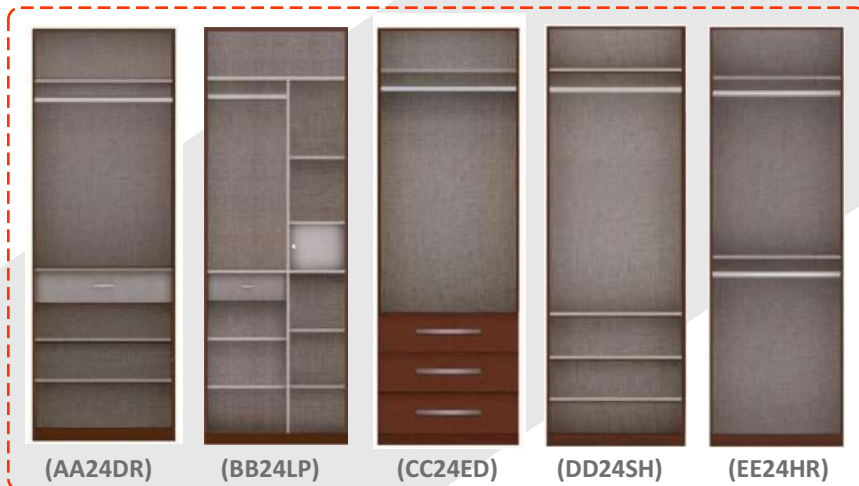

800mm: 5 Types