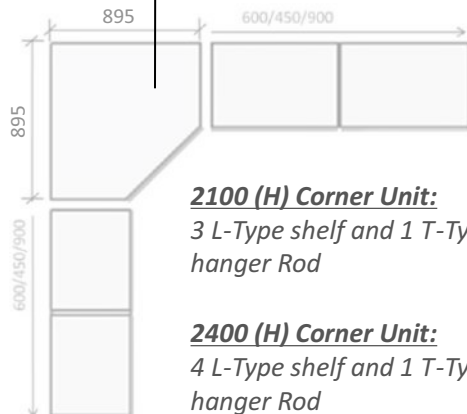

Poly World Furniture

INFINITY WARDROBE: Pentagonal Corner with Single door

DIMENSION: 895 (D) X 895 (W) X 2100/2400(H)

2100 (H) Corner Unit:

3 L-Type shelf and 1 T-Type corner hanger Rod

2400 (H) Corner Unit:

4 L-Type shelf and 1 T-Type corner hanger Rod