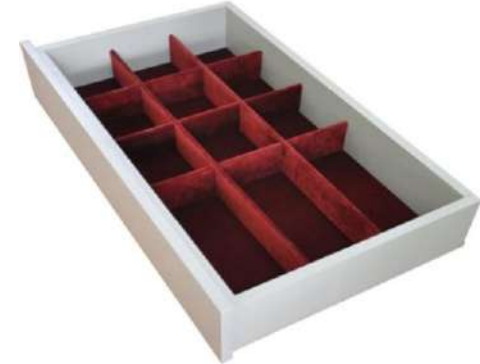

FEMALE ORGANIZER

Drawer Size: 864 mm (W) x 468 mm(D) x 155mm (H)